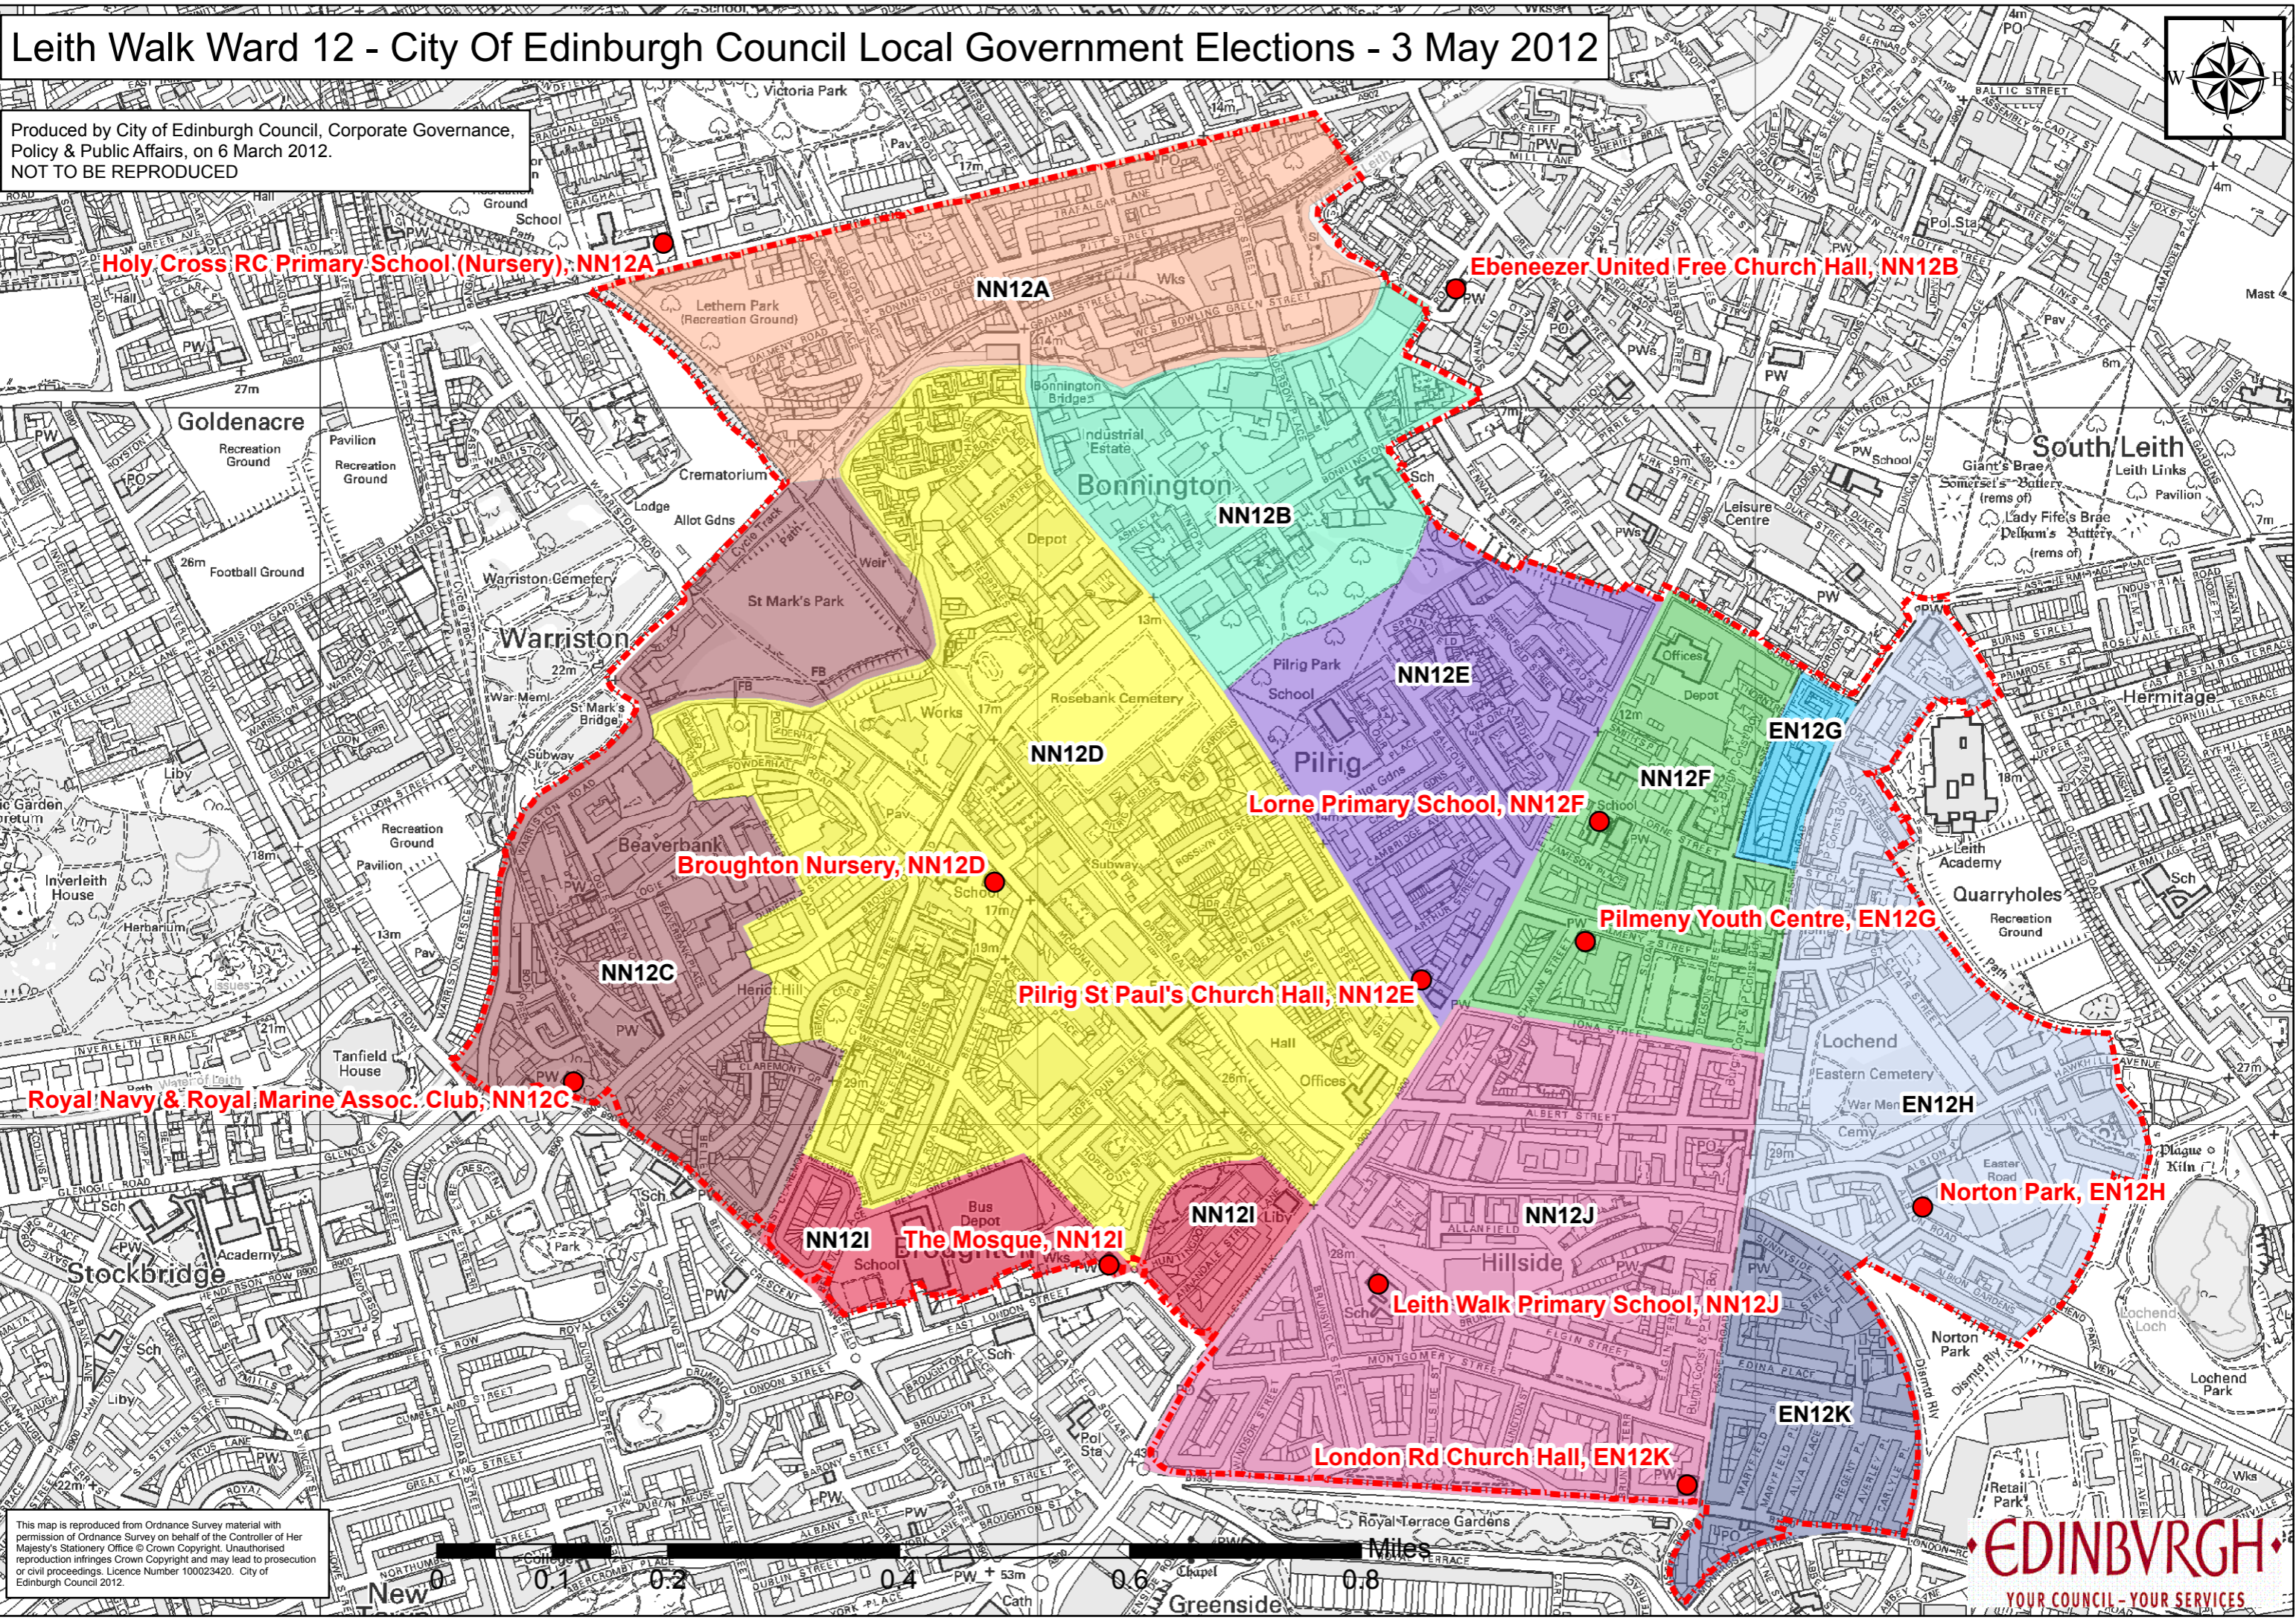

# Leith Walk Ward 12 - City Of Edinburgh Council Local Government Elections - 3 May 2012

Produced by City of Edinburgh Council, Corporate Governance, Policy & Public Affairs, on 6 March 2012.  
NOT TO BE REPRODUCED

This map is reproduced from Ordnance Survey material with permission of Ordnance Survey on behalf of the Controller of Her Majesty's Stationery Office © Crown Copyright. Unauthorised reproduction infringes Crown Copyright and may lead to prosecution or civil proceedings. Licence Number 100023420. City of Edinburgh Council 2012.