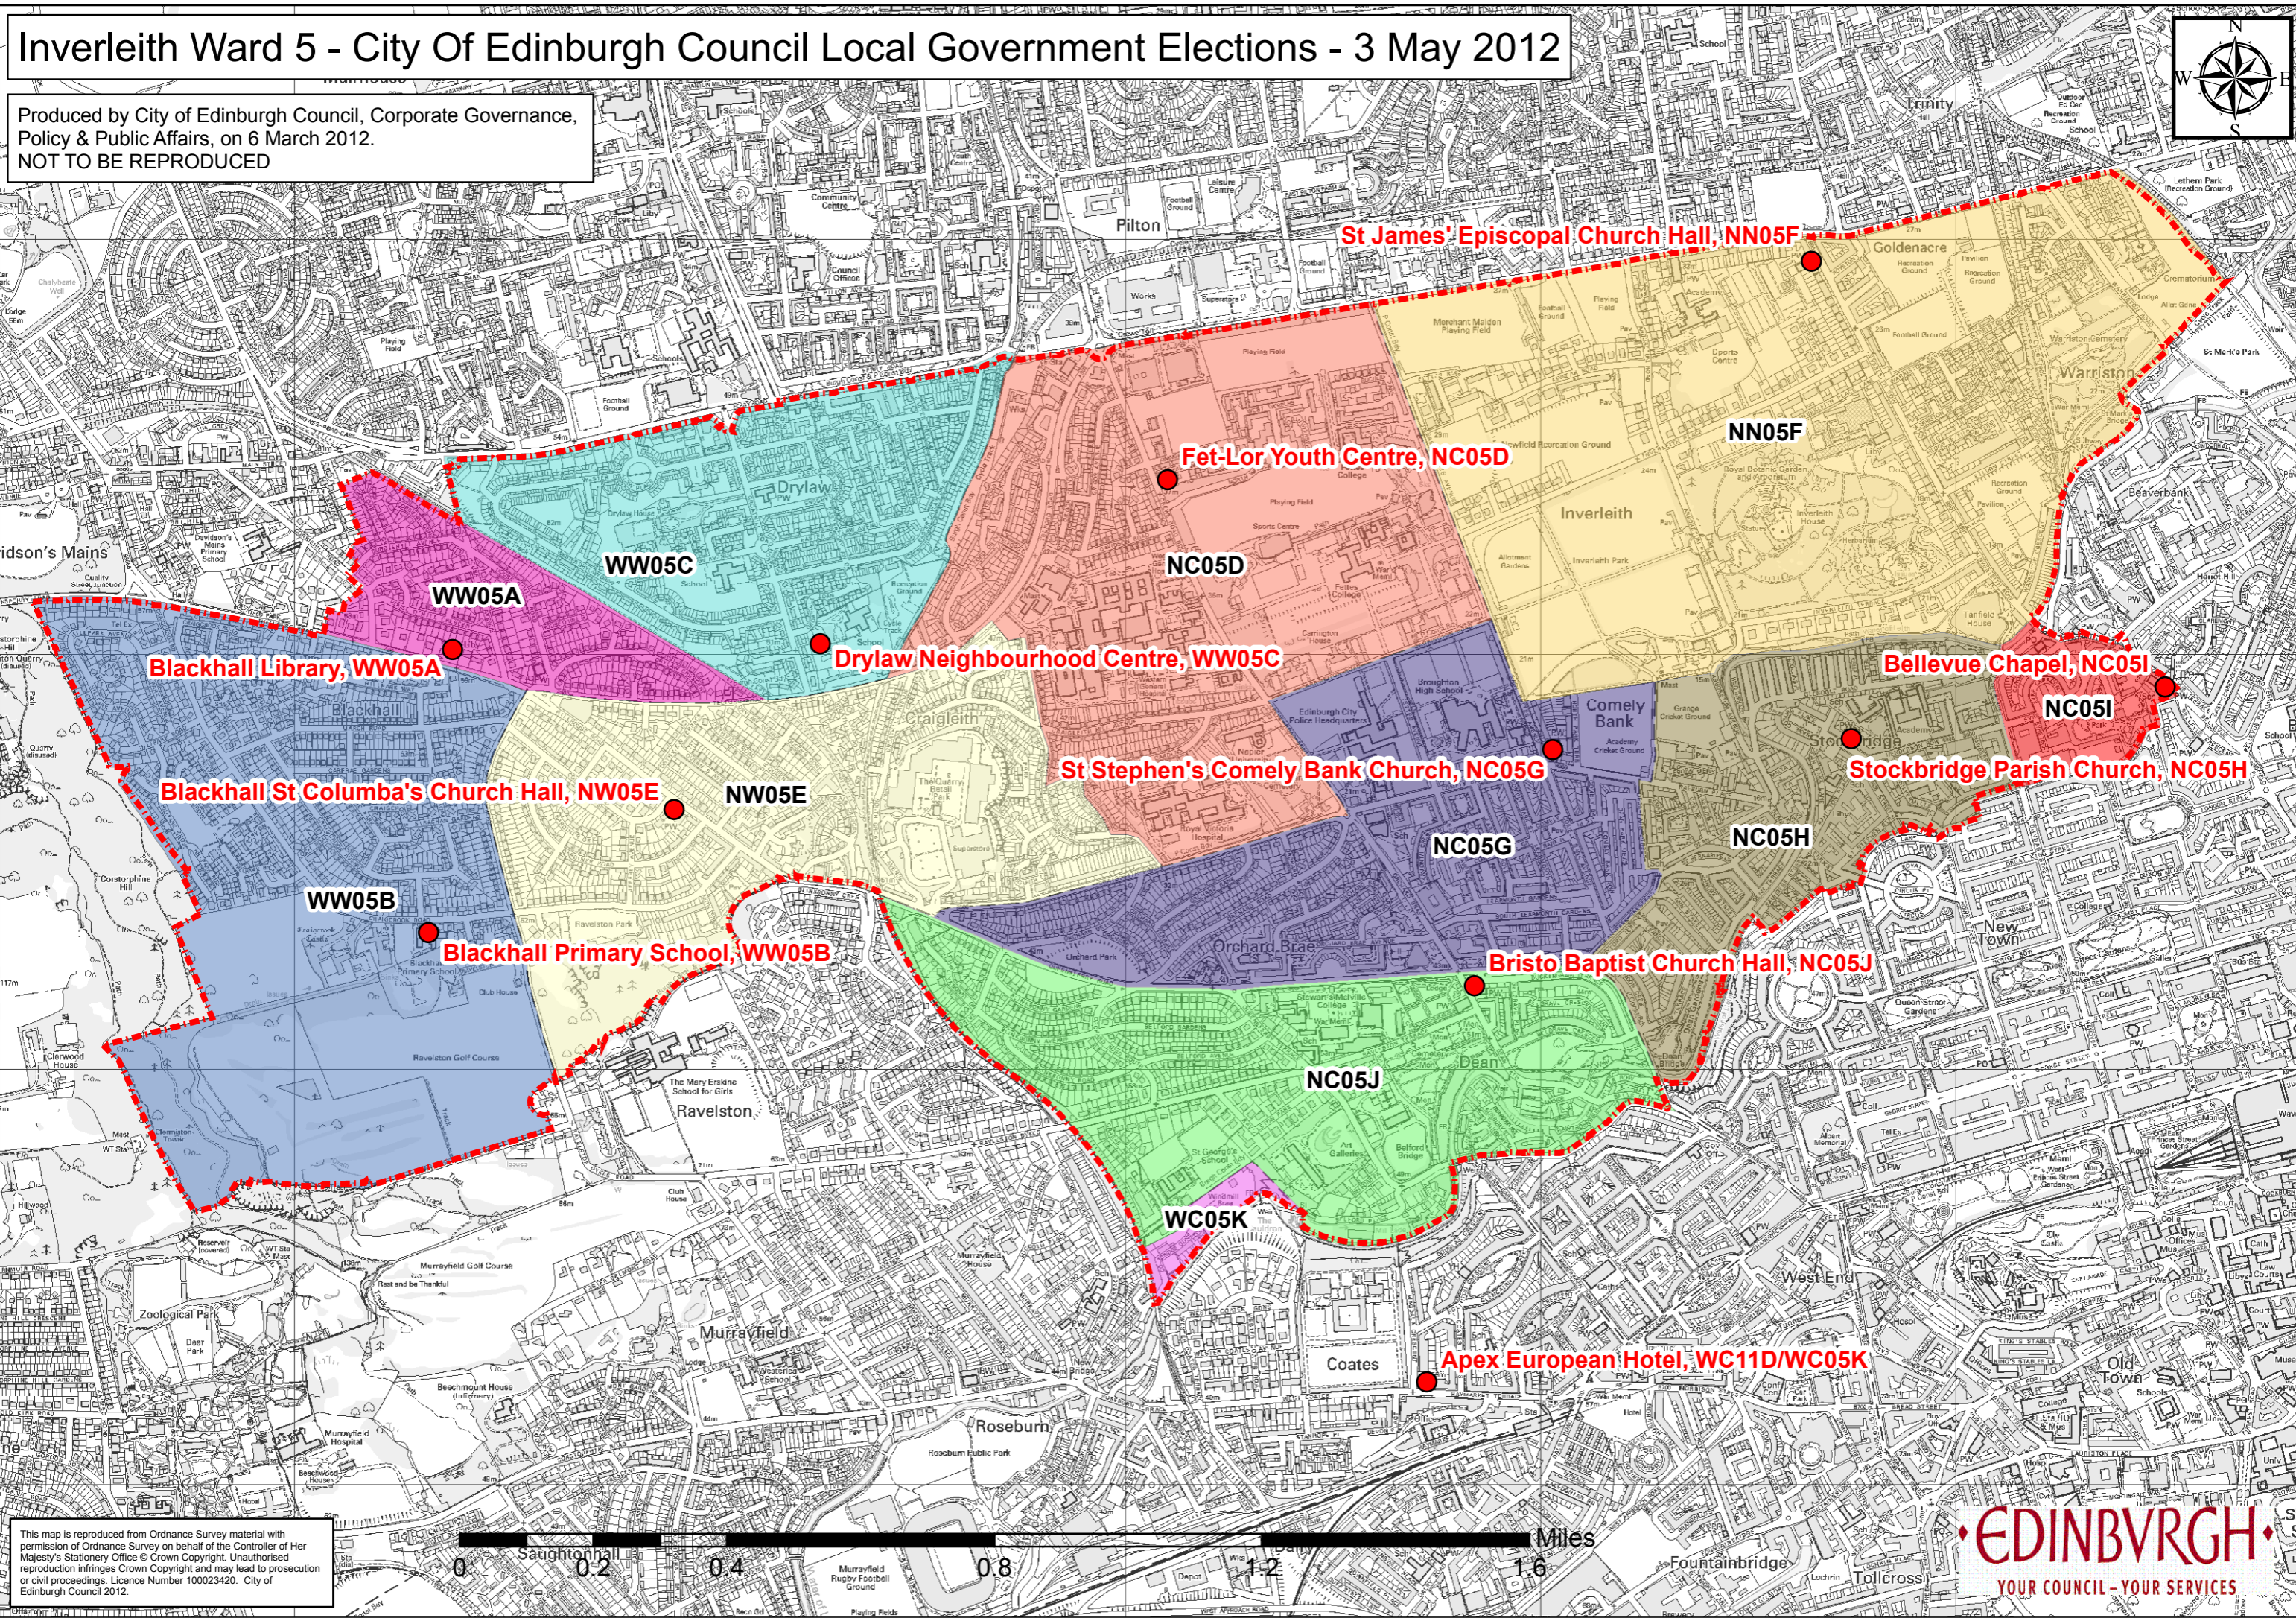

Inverleith Ward 5 - City Of Edinburgh Council Local Government Elections - 3 May 2012

Produced by City of Edinburgh Council, Corporate Governance,
Policy & Public Affairs, on 6 March 2012.
NOT TO BE REPRODUCED

- **St James' Episcopal Church Hall, NN05F**
- **Fet-Lor Youth Centre, NC05D**
- **Blackhall Library, WW05A**
- **Drylaw Neighbourhood Centre, WW05C**
- **Blackhall St Columba's Church Hall, NW05E**
- **Blackhall Primary School, WW05B**
- **St Stephen's Comely Bank Church, NC05G**
- **Bristo Baptist Church Hall, NC05J**
- **Bellevue Chapel, NC05I**
- **Stockbridge Parish Church, NC05H**
- **Apex European Hotel, WC11D/WC05K**

This map is reproduced from Ordnance Survey material with permission of Ordnance Survey on behalf of the Controller of Her Majesty's Stationery Office © Crown Copyright. Unauthorised reproduction infringes Crown Copyright and may lead to prosecution or civil proceedings. Licence Number 100023420. City of Edinburgh Council 2012.