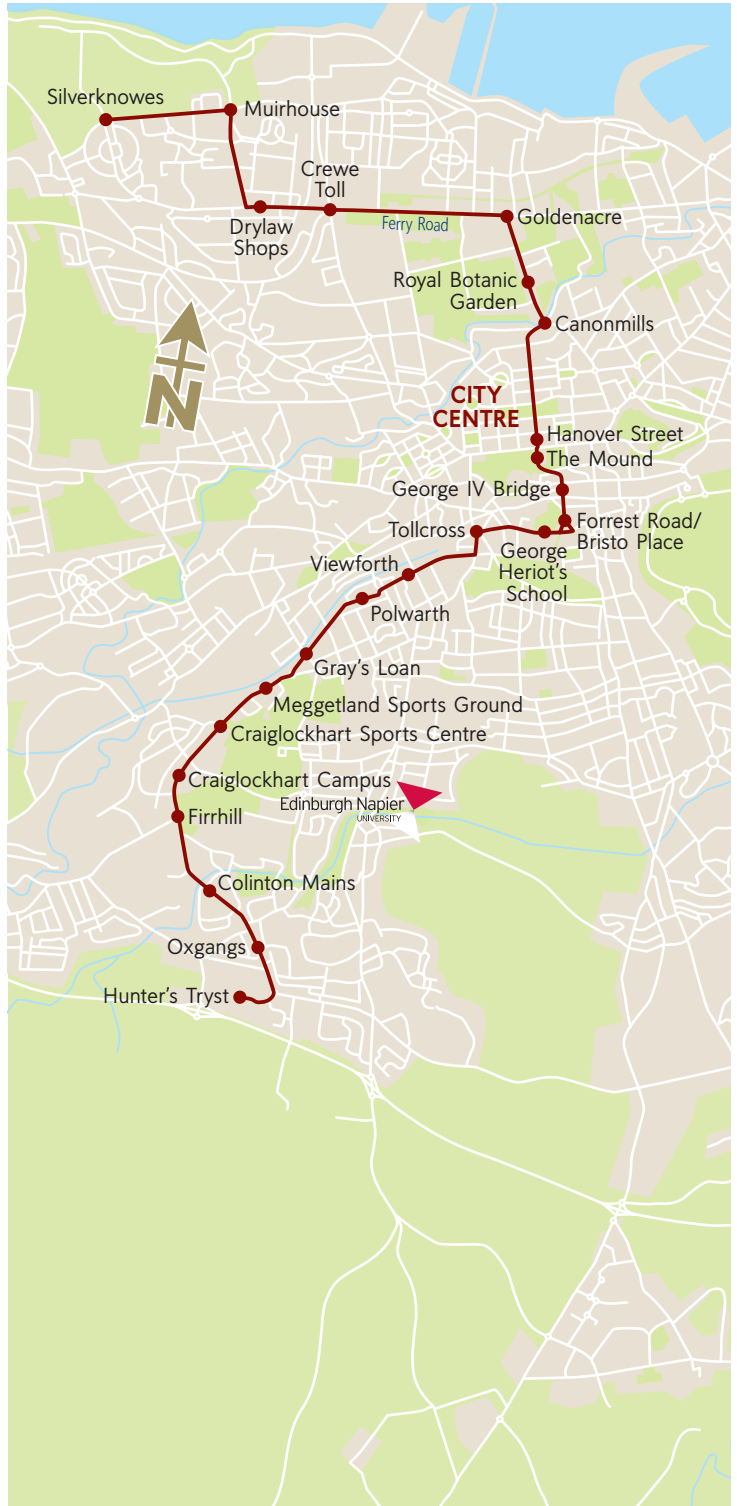

We've made some changes to your local bus service from 4 March 2012:

- Revised Monday to Friday timetable with buses every 12 minutes during the day. Minor changes to Saturday timetable.

REASONS TO TRAVEL		SERVICE FREQUENCY		
		During the day Mon-Fri	During the day Saturday	Evenings and Sunday
Our buses are EASYACCESS with ramps and wheelchair space	Our modern fleet of buses meet strict emissions standards	every 12 mins	every 15 mins	every 30 mins

FOR EVERYTHING LOTHIAN BUSES

www.lothianbuses.com **0131 555 6363**

KEEP UP TO DATE WITH LOTHIAN BUSES

For service updates follow us on Twitter: twitter.com/on_lothianbuses Get real-time departures from your local bus stop: mybustracker.co.uk

GOT SOMETHING TO SAY?

Email us at: mail@lothianbuses.com Phone us on: **0131 554 4494**

or write to Customer Services at Lothian Buses, 55 Annandale Street, Edinburgh EH7 4AZ

Route

Silverknowes Parkway, Muirhouse Parkway, Pennywell Road, Ferry Road, Inverleith Row, Brandon Terrace, Brandon Street, Dundas Street, Hanover Street, The Mound, North Bank Street, Bank Street, George IV Bridge, Bristo Place (return via Forrest Road), Teviot Place, Lauriston Place, Tollcross, Home Street, Gilmore Place, Granville Terrace, Polwarth Gardens, Polwarth Grove, Polwarth Terrace, Colinton Road, Colinton Mains Drive, Oxgangs Road North, Oxgangs Road, New Swanston, Hunter's Tryst.

Return via reverse of above route.