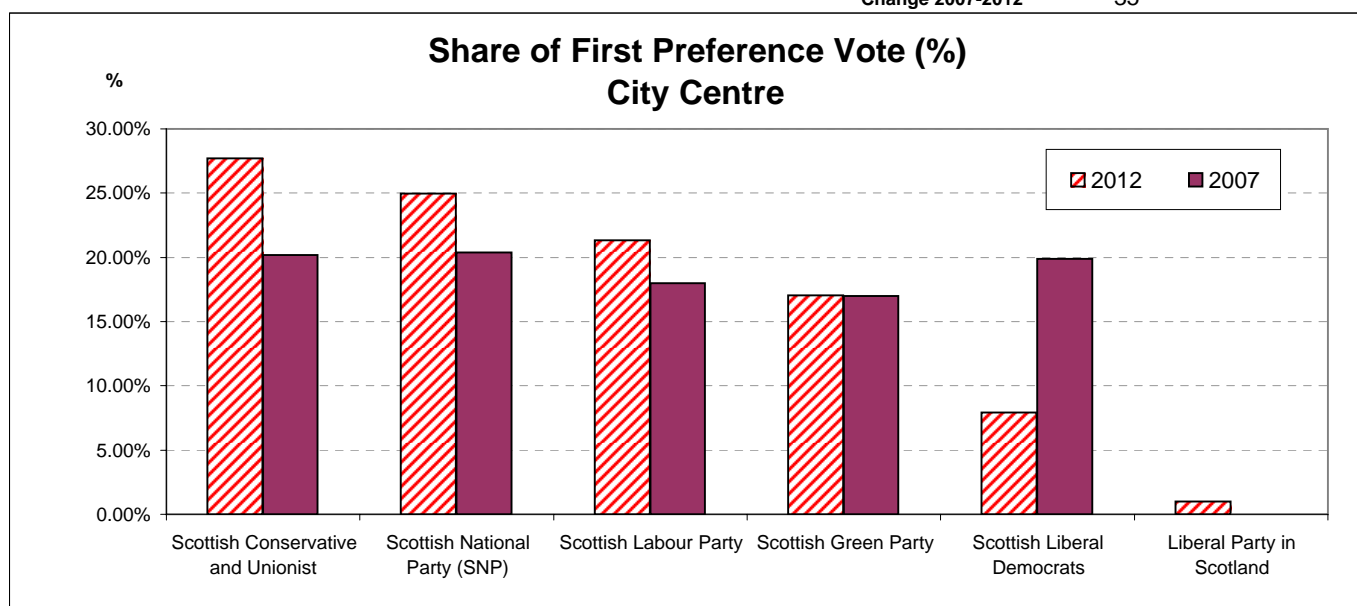

WARD 11 CITY CENTRE

Electorate	13943	Turnout 2012 (%)	36.6
Votes cast	5101	Turnout 2007 (%)	50.8
		Change 2007- 2012	-14.2

Successful Candidates

Name	Party	Elected at stage number
Karen DORAN	Scottish Labour Party	Six
Joanna MOWAT*	Scottish Conservative and Unionist	One
Alasdair RANKIN*	Scottish National Party (SNP)	Two

Candidates on ballot paper

Name	Party	Valid Votes	Share (%)
Iain James COLEMAN	Scottish Liberal Democrats	402	7.9
Karen DORAN	Scottish Labour Party	1080	21.3
Karen Michelle HETHERINGTON	Liberal Party in Scotland	51	1.0
Julita MAZUREK	Scottish Green Party	864	17.1
Joanna MOWAT*	Scottish Conservative and Unionist	1402	27.7
Alasdair RANKIN*	Scottish National Party (SNP)	1264	25.0

First Preference Vote 2012	
Total Valid votes cast	5063
2012	2007
Rejected papers	38
Change 2007-2012	-35

Share of First Preference Votes 2007

Scottish Conservative and Unionist	20.2%
Scottish Green Party	17.0%
Scottish Labour Party	18.0%
Scottish Liberal Democrats	19.9%
Scottish National Party (SNP)	20.4%
Liberal Party in Scotland	-

Pre election seats

Scottish Liberal Democrats
Scottish National Party (SNP)
Scottish Conservative and Unionist