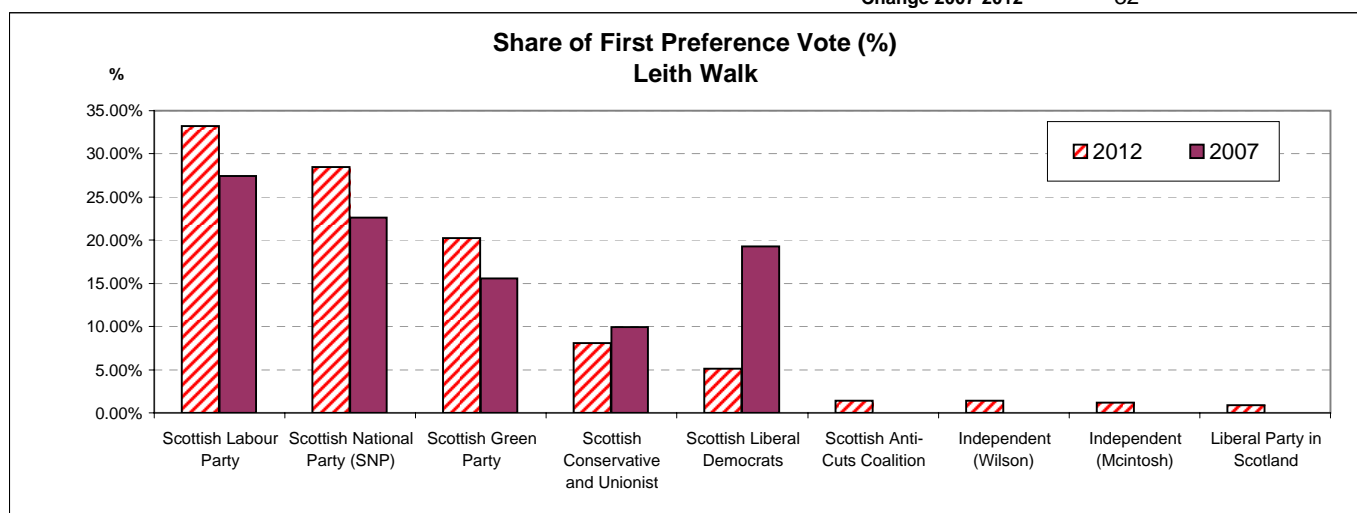

WARD 12 LEITH WALK

Electorate	22147	Turnout 2012 (%)	36.2
Votes cast	8012	Turnout 2007 (%)	53.3
		Change 2007- 2012	-17.1

Successful Candidates

Name	Party	Elected at stage number
Angela BLACKLOCK*	Scottish Labour Party	One
Deidre Leanne BROCK*	Scottish National Party (SNP)	One
Maggie CHAPMAN*	Scottish Green Party	One
Nick GARDNER	Scottish Labour Party	Eleven

Candidates on ballot paper

Name	Party	Valid Votes	Share (%)
Angela BLACKLOCK*	Scottish Labour Party	1674	21.3
Miles BRIGGS	Scottish Conservative and Unionist	637	8.1
Deidre Leanne BROCK*	Scottish National Party (SNP)	1735	22.1
Maggie CHAPMAN*	Scottish Green Party	1593	20.3
Nick GARDNER	Scottish Labour Party	937	11.9
John HEIN	Liberal Party in Scotland	69	0.9
John MCARDLE	Scottish Anti-Cuts Coalition	109	1.4
Jimmy MCINTOSH	Independent (Mcintosh)	91	1.2
Jamie PATERSON	Scottish Liberal Democrats	400	5.1
Seumas Ross SKINNER	Scottish National Party (SNP)	502	6.4
Alex WILSON	Independent (Wilson)	109	1.4
Total Valid votes cast		7856	
		2012	2007
Rejected papers		156	188
Change 2007-2012		-32	

Share of First Preference Votes 2007

Scottish Conservative and Unionist	9.9%
Scottish Green Party	15.6%
Scottish Labour Party	27.4%
Scottish Liberal Democrats	19.3%
Scottish National Party (SNP)	22.6%
Scottish Anti-Cuts Coalition	-
Liberal Party in Scotland	-
Independent (Mcintosh)	-
Independent (Wilson)	-

Pre election seats

Scottish Labour Party
Scottish National Party (SNP)
Scottish Liberal Democrats
Scottish Green Party

* Councillor before 3 May